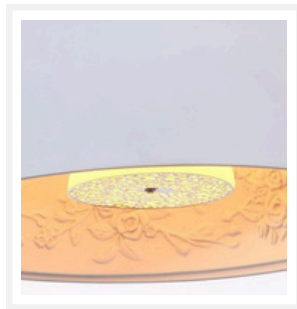

ZEST LIGHTING

Turned **On**

FLORAL

Hemispherical Decorative Pendant Lamp – Matt White

PRODUCT DETAILS

- Type: Pendant Light
- Room List / Usage: Dining Room, Hallway, Lobby (Indoor)
- Material: Metal, Polyresin, Glass
- Colour: Matt White
- Shape: Half Sphere / Dome

DIMENSIONS

- Available in the Following Shade Sizes:
 - Small: Diameter 420mm x Height 210mm
 - Medium: Diameter 600mm x Height 300mm
 - Large: Diameter 900mm x Height 450mm
- Suspension: 1200mm Cables

LAMPING INFORMATION

- Voltage Input: 240V
- Max. Wattage: 40W
- Light Source: E27 (Edison Screw)
- Bulb Included: No
- Number of Bulb Sockets: 1
- Dimmable: Yes
- Ingress Protection (IP Rating): IP20

ADDITIONAL INFORMATION