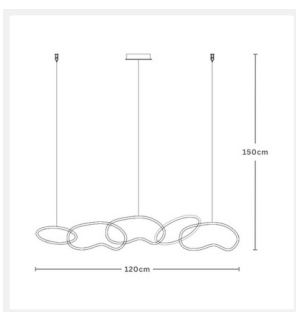

DIMENSIONS

- Overall Size: Width 1200mm x Height 1500mm
- Suspension: 1500mm Cable

LAMPING INFORMATION

- Voltage Input: 240V
- Light Source: Integrated LED
- Colour Temperature: 3000K (Warm White)
- Ingress Protection (IP Rating): IP20

ADDITIONAL INFORMATION

- Height Adjustable: Yes
- Approvals: SAA
- Care Instructions: Wipe clean with a dry cloth; do not use strong liquid cleaners
- Product Warranty: 12 Months
- Installation by a licensed electrician is required
- Brand: Zest Lighting