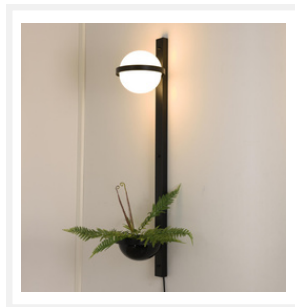

ZEST LIGHTING

Turned **On**

GARDEN

Black Single Globe with Planter Wall Light

PRODUCT DETAILS

- Type: Wall Light
- Room List / Usage: Bedroom, Hallway, Lounge (Indoor)
- Material: Iron, Acrylic
- Colour: Black, White
- Shade Shape: Round

DIMENSIONS

- Length: 250mm
- Width: 220mm
- Height: 1140mm

LAMPING INFORMATION

- Voltage Input: 240V
- Max. Wattage: 10W
- Light Source: Integrated LED
- Colour Temperature: 2CCT (3000K and 6000K)
- Lumens Output: 850lm
- Dimmable: No