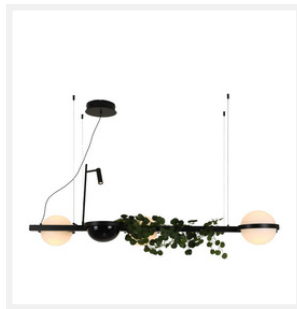

ZEST LIGHTING

Turned **On**

GARDEN

Black Trio Globe with Dual Planter and
Task Light Horizontal Pendant Light

PRODUCT DETAILS

- Type: Pendant Light
- Room List / Usage: Bedroom, Dining Room, Lounge (Indoor)
- Material: Iron, Acrylic
- Colour: Black, White
- Shade Shape: Round

DIMENSIONS

- Length: 1500mm
- Width: 250mm
- Height: 220mm

LAMPING INFORMATION

- Voltage Input: 240V
- Max. Wattage: 32W
- Light Source: Integrated LED
- Globe LED Colour Temperature: 2 CCT - 3000K (Warm White), 6000K (Cool White)
- Spotlight / Task Light LED Colour Temperature: 3000K (Warm White)
- Lumens Output: 2800lm
- Dimmable: No
- Ingress Protection (IP Rating): IP20