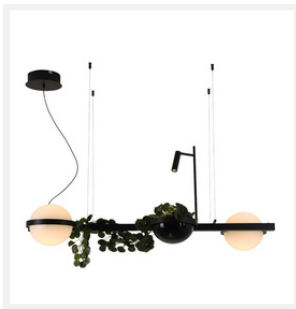

ZEST LIGHTING

Turned **On**

GARDEN

Black Twin Globe with Planter and Task Light
Horizontal Pendant Light

PRODUCT DETAILS

- Type: Pendant Light
- Room List / Usage: Bedroom, Dining Room, Lounge (Indoor)
- Material: Iron, Acrylic
- Colour: Black, White
- Shade Shape: Round

DIMENSIONS

- Length: 1200mm
- Width: 250mm
- Height: 220mm

LAMPING INFORMATION

- Voltage Input: 240V
- Max. Wattage: 22W
- Light Source: Integrated LED
- Globe LED Colour Temperature: 2 CCT - 3000K (Warm White), 6000K (Cool White)
- Spotlight / Task Light LED Colour Temperature: 3000K (Warm White)
- Lumens Output: 1980lm
- Dimmable: No
- Ingress Protection (IP Rating): IP20