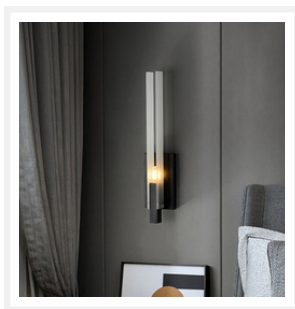

www.zestlighting.com.au