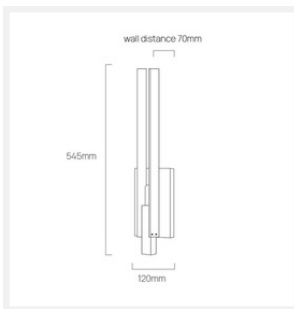

www.zestlighting.com.au