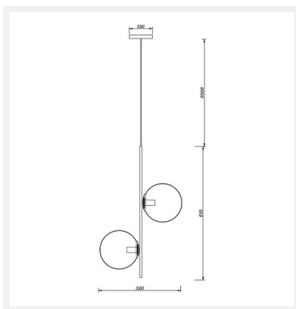

ZEST LIGHTING

Turned **On**

GLOBE

Double Round Glass Pendant Light

PRODUCT DETAILS

- Type: Pendant Light
- Room List / Usage: Bedroom, Living Room, Dining Room (Indoor)
- Material: Iron, Glass
- Colour: Brass, Matt White
- Shade Shape: Round

DIMENSIONS

- Fixture Size: Diameter 320mm x Height 610mm
- Canopy Size: Diameter 120mm
- Suspension: 2000mm Cable

LAMPING INFORMATION

- Voltage Input: 240V
- Light Source: E14
- Bulb Included: No
- Number of Bulb Sockets: 2
- Ingress Protection (IP Rating): IP20