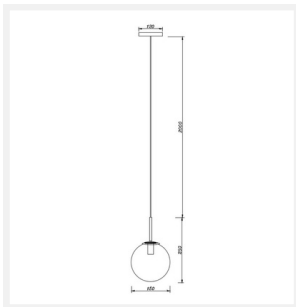

ZEST LIGHTING

Turned On

GLOBE

Single Round Glass Pendant Light

PRODUCT DETAILS

- Type: Pendant Light
- Room List / Usage: Bedroom, Living Room, Dining Room (Indoor)
- Material: Iron, Glass
- Colour: Brass, Matt White
- Shade Shape: Round

DIMENSIONS

- Fixture Size: Diameter 150mm x Height 250mm
- Canopy Size: Diameter 120mm
- Suspension: 2000mm Cable

LAMPING INFORMATION

- Voltage Input: 240V
- Light Source: E14 (Small Edison Screw)
- Bulb Included: No
- Number of Bulb Sockets: 1
- Ingress Protection (IP Rating): IP20