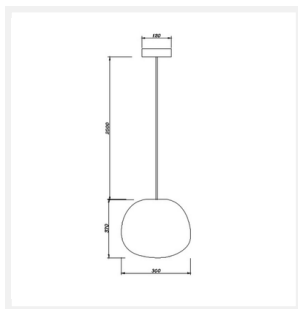

ZEST LIGHTING

Turned **On**

GLOW

Plump White Glass Pendant Light

PRODUCT DETAILS

- Type: Pendant Light
- Material: Metal, Glass
- Colour: White

DIMENSIONS

- Fixture Size: Diameter 300mm x Height 370mm
- Canopy Size: Diameter 120mm
- Suspension: 2000mm Cable
- Net Weight: 2.2kg

LAMPING INFORMATION

- Voltage Input: 240V
- Light Source: E27 (Edison Screw)
- Bulb Included: No
- Number of Bulb Sockets: 1
- Dimmable: Globe Dependent
- Ingress Protection (IP Rating): IP20

ADDITIONAL INFORMATION