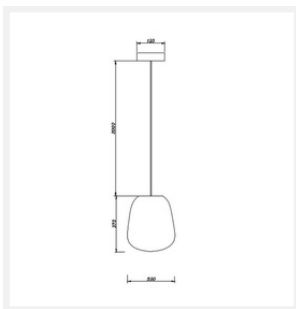

ZEST LIGHTING

Turned **On**

GLOW

Slender White Glass Pendant Light

PRODUCT DETAILS

- Type: Pendant Light
- Room List / Usage: Dining Room, Kitchen, Salon (Indoor)
- Material: Metal, Glass
- Colour: White
- Collection: Glow

DIMENSIONS

- Fixture Size: Diameter 320mm x Height 370mm
- Canopy Size: Diameter 120mm
- Suspension: 2000mm Cable
- Net Weight: 3.2kg

LAMPING INFORMATION

- Voltage Input: 240V
- Light Source: E27 (Edison Screw)
- Bulb Included: No
- Number of Bulb Sockets: 1
- Dimmable: Yes
- Ingress Protection (IP Rating): IP20