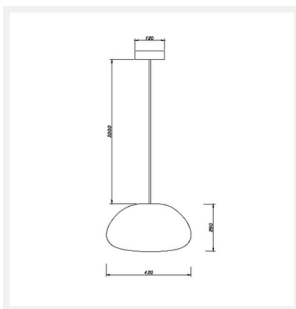

ZEST LIGHTING

Turned On

GLOW

Wide White Glass Pendant Light

PRODUCT DETAILS

- Type: Pendant Light
- Material: Iron, Glass
- Colour: White

DIMENSIONS

- Fixture Size: Diameter 420mm x Height 260mm
- Canopy Size: Diameter 120mm
- Suspension: 2000mm Cable
- Net Weight: 2.6kg

LAMPING INFORMATION

- Voltage Input: 240V
- Light Source: E27 (Edison Screw)
- Bulb Included: No
- Number of Bulb Sockets: 1
- Dimmable: Globe Dependent
- Ingress Protection (IP Rating): IP20

ADDITIONAL INFORMATION