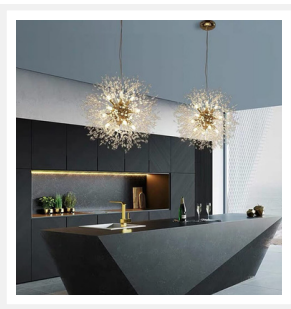

### PRODUCT DETAILS

- Type: Pendant Light / Chandelier
- Room List / Usage: Bedroom, Dining Room, Living Room (Indoor)
- Material: Stainless Steel, Glass
- Colour: Gold, Clear