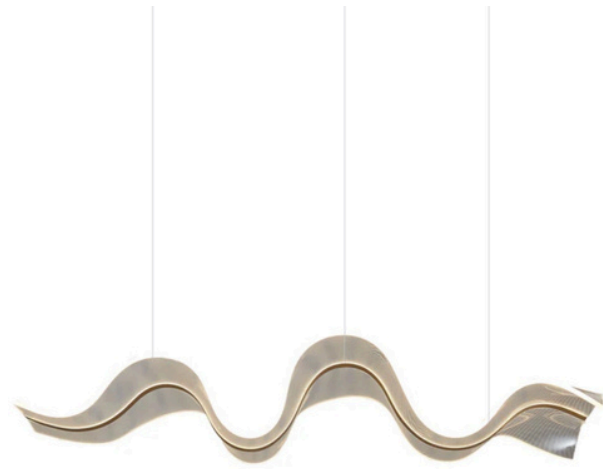

# ZEST LIGHTING

Turned **On**

## GOLDEN WAVE

LED Pendant Chandelier

### PRODUCT DETAILS

- Type: Pendant Light
- Room List / Usage: Dining, Kitchen, Office (Indoor)
- Material: Aluminium, Acrylic
- Colour: Metal Gold, Clear
- Shape: Abstract (Wave Series)

### DIMENSIONS

- Length: 1800mm
- Width: 300mm
- Suspension: 2000mm Cable
- Net Weight: 2.8kg