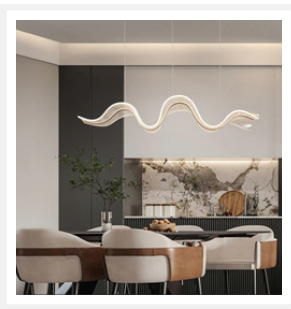

ADDITIONAL INFORMATION

- Care Instructions: Wipe clean with a dry cloth; do not use strong liquid cleaners
- Installation by a licensed electrician is required

www.zestlighting.com.au