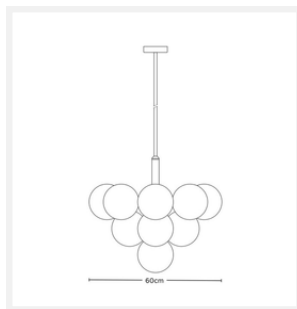

www.zestlighting.com.au