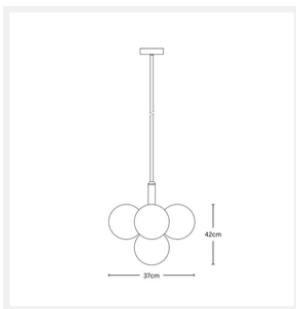

www.zestlighting.com.au