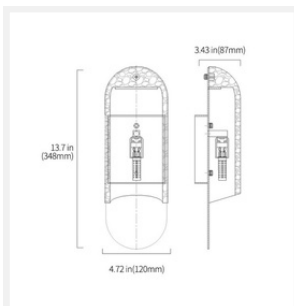

www.zestlighting.com.au