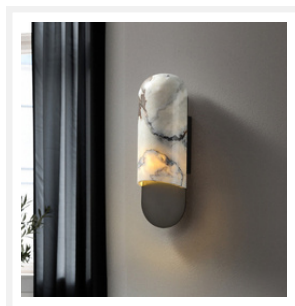

www.zestlighting.com.au