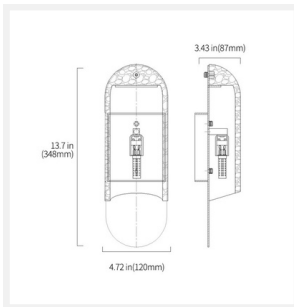

www.zestlighting.com.au