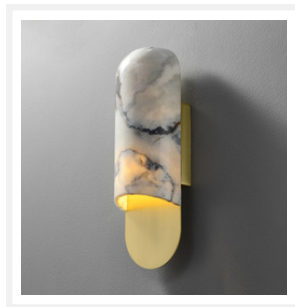

www.zestlighting.com.au