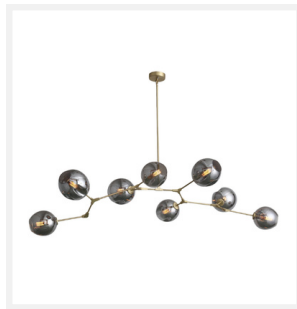

ZEST LIGHTING

Turned **On**

HAND-BLOWN

Dimpled Glass Chandelier – 8 Light

IP20

DIM

LED

PRODUCT DETAILS

- Type: Chandelier
- Materials: Aluminium, Glass
- Available in the Following Configurations:
 - Body Frame Colour: Black / Brass
 - Glass Shade Colour: Clear / Smoke Grey

DIMENSIONS

- Fixture Size: Width 2170mm x Depth 580mm x Height 580mm
- Canopy Size: Diameter 120mm x Height 20mm
- Suspension: 4 Rods (1 x 150mm, 1 x 250mm, 1 x 350mm, 1 x 450mm)
- Net Weight: 6.1kg