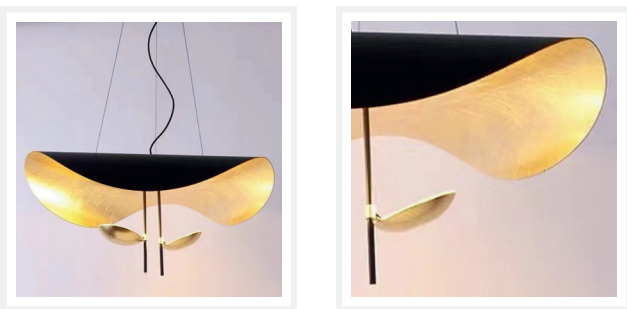

www.zestlighting.com.au