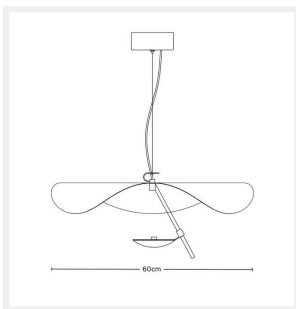

www.zestlighting.com.au