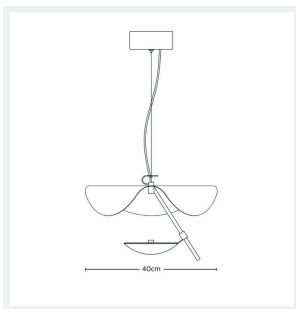

www.zestlighting.com.au