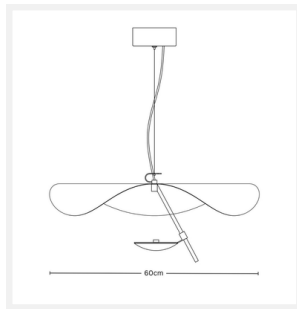

HEATHER

Black & Gold Pendant Chandelier

PRODUCT DETAILS

- Type: Pendant Light / Chandelier
- Material: Iron
- Colour: Black, Gold

DIMENSIONS

- Available in the Following Fixture Sizes:
 - Small: Diameter 400mm
 - Medium: Diameter 600mm

LAMPING INFORMATION

- Voltage Input: 240V
- Max. Wattage: 4W
- Light Source: Integrated LED
- Colour Temperature: 3000K Warm White

ADDITIONAL INFORMATION

- Height Adjustable: Yes
- Approvals: SAA
- Care Instructions: Wipe clean with a dry cloth; do not use strong liquid cleaners
- Product Warranty: 12 Months
- Installation by licensed electrician required