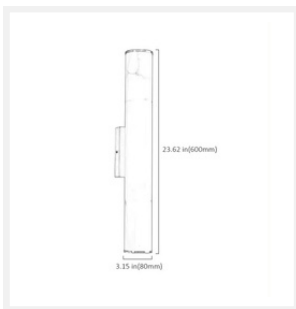

www.zestlighting.com.au