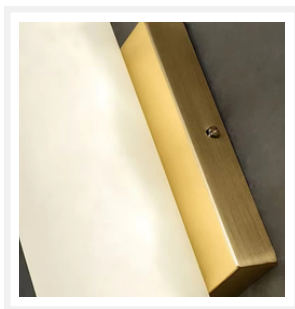

www.zestlighting.com.au