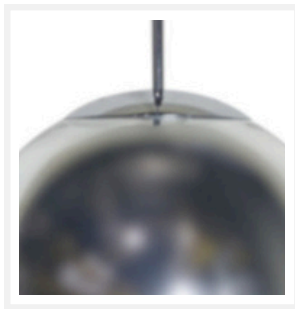

HELMET

Chrome Pendant Light

PRODUCT DETAILS

- Type: Pendant Light
- Room List / Usage: Living Room, Stairway, Lounge (Indoor)
- Material: Glass, Carbon Steel
- Colour: Chrome
- Shape: Sphere / Round

DIMENSIONS

- Available in the Following Sizes:
 - Small: Diameter 250mm
 - Medium: Diameter 300mm
 - Large: Diameter 350mm
 - Extra Large: Diameter 400mm
- Suspension: 1500mm Clear Flex Cord

LAMPING INFORMATION

- Voltage Input: 240V
- Max. Wattage: 40W
- Light Source: E27 (Edison Screw)
- Bulb Included: No
- Number of Bulb Sockets: 1
- Ingress Protection (IP Rating): IP20