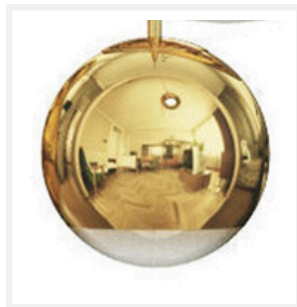

## HELMET

### Gold Pendant Light

#### PRODUCT DETAILS

- Type: Pendant Light
- Room List / Usage: Living Room, Stairway, Lounge (Indoor)
- Material: Glass, Carbon Steel
- Colour: Gold
- Shape: Sphere / Round

#### DIMENSIONS

- Available in the Following Sizes:
  - Small: Diameter 250mm
  - Medium: Diameter 300mm
  - Large: Diameter 350mm
  - Extra Large: Diameter 400mm
- Suspension: 1500mm Clear Flex Cord