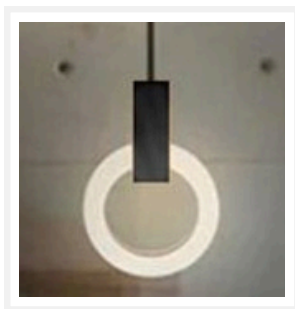

www.zestlighting.com.au