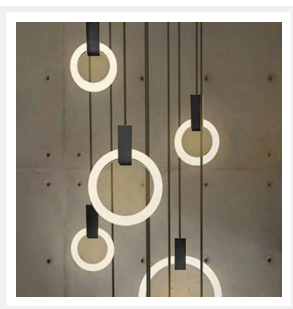

www.zestlighting.com.au