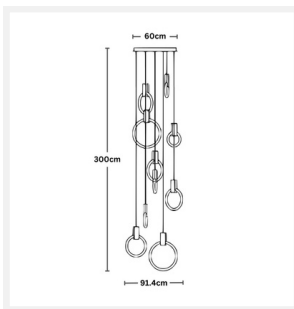

ZEST LIGHTING

Turned On

HOOPING

Gold Falling Rings Stairway Chandelier

PRODUCT DETAILS

- Type: Chandelier
- Room List / Usage: Stairway, Lobby, Lounge (Indoor)
- Material: Aluminium, Acrylic
- Colour: Gold, White
- Shade Shape: Ring

DIMENSIONS

- Width: 914mm
- Height: 3000mm
- Canopy Size: Diameter 600mm

LAMPING INFORMATION

- Voltage Input: 220V - 240V
- Max. Wattage: 100W
- Light Source: Integrated LED
- Colour Temperature: 3000K (Warm White)
- Ingress Protection (IP Rating): IP20