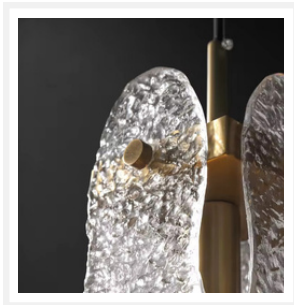

www.zestlighting.com.au