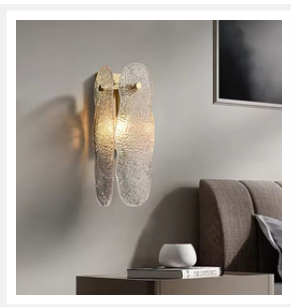

www.zestlighting.com.au