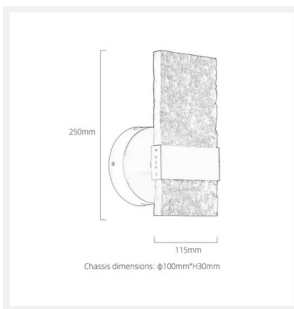

www.zestlighting.com.au