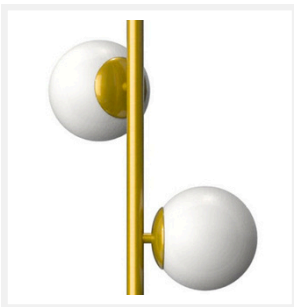

# ZEST LIGHTING

Turned **On**

## IRIS

3 Light Opal White Shades Pendant Light

### PRODUCT DETAILS

- Type: Pendant Light
- Room List / Usage: Bedroom, Hallway, Lounge (Indoor)
- Material: Iron, Glass
- Colour: Brass, White
- Shade Shape: Round / Orb / Globe

### DIMENSIONS

- Fixture Diameter: 320mm
- Fixture Height: 365mm