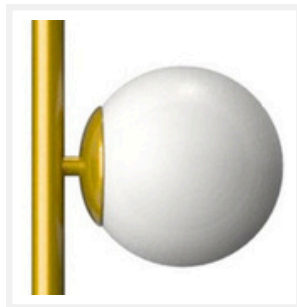

# ZEST LIGHTING

Turned **On**

## IRIS

3 Light Opal White Shades Pendant Light

### PRODUCT DETAILS

- Type: Pendant Light
- Room List / Usage: Bedroom, Hallway, Lounge (Indoor)
- Material: Iron, Glass
- Colour: Brass, White
- Shade Shape: Round / Orb / Globe

### DIMENSIONS

- Fixture Diameter: 320mm
- Fixture Height: 365mm