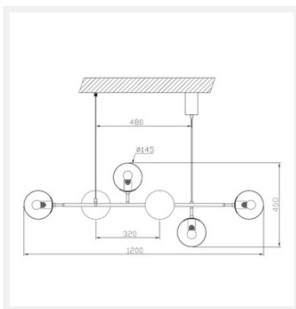

ADDITIONAL INFORMATION

- Care Instructions: Wipe clean with a dry cloth; do not use strong liquid cleaners

www.zestlighting.com.au