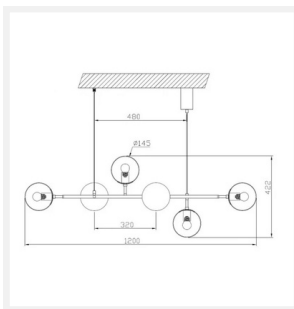

www.zestlighting.com.au