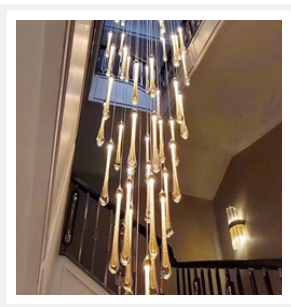

ZEST LIGHTING

Turned **On**

JADORE

20 Light Brass and Gold Clear Pendant Chandelier

PRODUCT DETAILS

- Type: Pendant Light / Chandelier
- Room List / Usage: Stairway, Lobby, Lounge (Indoor)
- Material: Iron, Crystal Glass
- Colour: Brass / Gold, Clear

DIMENSIONS

- Diameter: 650mm
- Suspension: 4000mm Cable

LAMPING INFORMATION

- Voltage Input: 240V
- Max. Wattage: 40W
- Light Source: Integrated LED
- Number of Bulb Sockets: 20
- Colour Temperature: 3000K
- Lumens Output: 3700lm
- Dimmable: No
- Ingress Protection (IP Rating): IP20