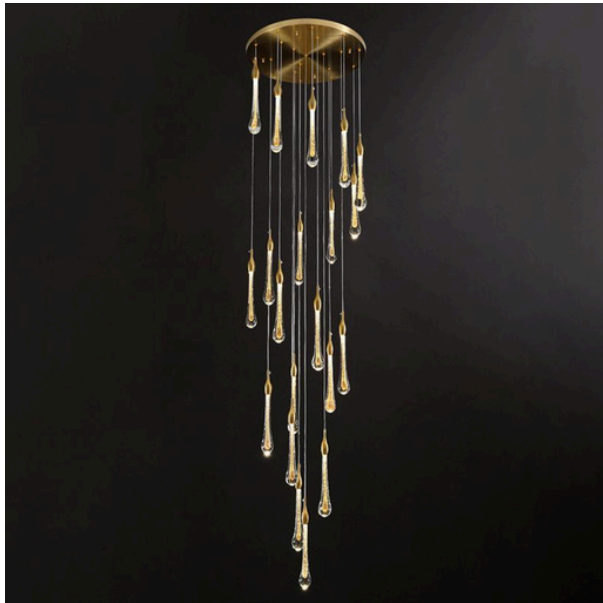

ZEST LIGHTING

Turned **On**

JADORE

20 Light Brass and Gold Clear Pendant Chandelier

PRODUCT DETAILS

- Type: Pendant Light / Chandelier
- Room List / Usage: Stairway, Lobby, Lounge (Indoor)
- Material: Iron, Crystal Glass
- Colour: Brass / Gold, Clear

DIMENSIONS

- Diameter: 650mm
- Suspension: 4000mm Cable

LAMPING INFORMATION

- Voltage Input: 240V
- Max. Wattage: 40W
- Light Source: Integrated LED
- Number of Bulb Sockets: 20
- Colour Temperature: 3000K
- Lumens Output: 3700lm
- Dimmable: No
- Ingress Protection (IP Rating): IP20