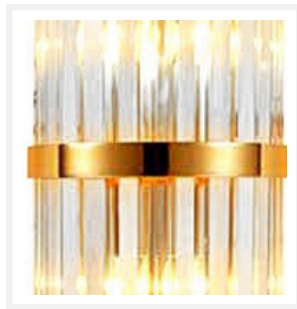

## JASPER

Gold Crystal Pillar Wall Light

### PRODUCT DETAILS

- Type: Wall Light
- Room List / Usage: Bedroom, Hallway, Lounge (Indoor)
- Material: Stainless Steel, Crystal Glass
- Colour: Gold, Clear