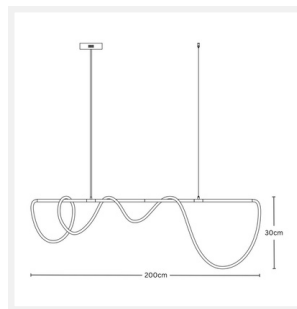

JOAN

Decorative Black Linear Pendant

PRODUCT DETAILS

- Type: Pendant Light
- Room List / Usage: Dining Room, Kitchen, Office (Indoor)
- Material: Iron, Polyurethane
- Colour: Black, White

DIMENSIONS

- Available in the Following Sizes:
 - Small: Width 1500mm x Height 300mm
 - Large: Width 2000mm x Height 300mm
- Suspension: 1200mm Cable
- Net Weight: 2.7kg (Medium), 3.6kg (Large)

LAMPING INFORMATION

- Voltage Input: 240V
- Max. Wattage: 42W (Medium), 54W (Large)
- Light Source: Integrated LED
- Colour Temperature: 3000K Warm White
- Lumens Output: 3000lm (Medium), 4000lm (Large)
- Colour Rendering Index (CRI): >90
- Dimmable: No
- Ingress Protection (IP Rating): IP20