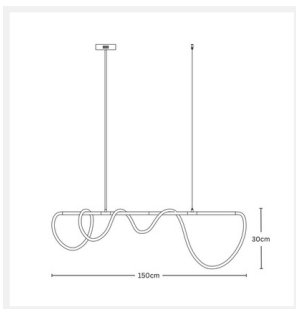

JOAN

Decorative Black Linear Pendant

PRODUCT DETAILS

- Type: Pendant Light
- Room List / Usage: Dining Room, Kitchen, Office (Indoor)
- Material: Iron, Polyurethane
- Colour: Black, White

DIMENSIONS

- Available in the Following Sizes:
 - Small: Width 1500mm x Height 300mm
 - Large: Width 2000mm x Height 300mm
- Suspension: 1200mm Cable
- Net Weight: 2.7kg (Medium), 3.6kg (Large)

LAMPING INFORMATION

- Voltage Input: 240V
- Max. Wattage: 42W (Medium), 54W (Large)
- Light Source: Integrated LED
- Colour Temperature: 3000K Warm White
- Lumens Output: 3000lm (Medium), 4000lm (Large)
- Colour Rendering Index (CRI): >90
- Dimmable: No
- Ingress Protection (IP Rating): IP20