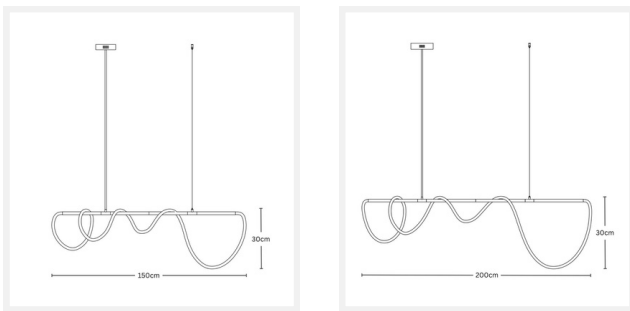

JOAN

Decorative Brass Linear Pendant

PRODUCT DETAILS

- Type: Pendant Light
- Room List / Usage: Dining Room, Kitchen, Office (Indoor)
- Material: Iron, Polyurethane
- Colour: Brass, White

DIMENSIONS

- Available in the Following Sizes:
 - Small: Width 1500mm x Height 300mm
 - Large: Width 2000mm x Height 300mm
- Suspension: 1200mm Cable
- Net Weight: 2.7kg (Medium), 3.6kg (Large)

LAMPING INFORMATION

- Voltage Input: 240V
- Max. Wattage: 42W (Medium), 54W (Large)
- Light Source: Integrated LED
- Colour Temperature: 3000K Warm White
- Lumens Output: 3000lm (Medium), 4000lm (Large)
- Colour Rendering Index (CRI): >90
- Dimmable: No
- Ingress Protection (IP Rating): IP20