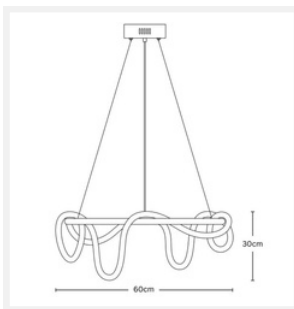

ZEST LIGHTING

Turned **On**

JOAN

Decorative Brass Ring Pendant

PRODUCT DETAILS

- Type: Pendant Light
- Room List / Usage: Dining Room, Entryway, Living Room (Indoor)
- Material: Iron, Polyurethane
- Colour: Copper, White

DIMENSIONS

- Available in the Following Sizes:
 - Small: Diameter 600mm x Height 300mm
 - Large: Diameter 800mm x Height 300mm
- Suspension: 1800mm Cable
- Net Weight: 3.4kg (Medium), 4.25kg (Large)

LAMPING INFORMATION