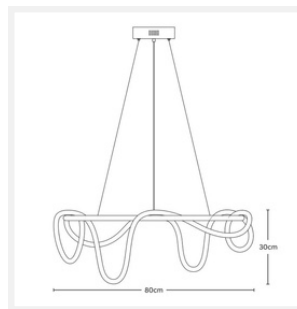

ZEST LIGHTING

Turned **On**

JOAN

Decorative Brass Ring Pendant

PRODUCT DETAILS

- Type: Pendant Light
- Room List / Usage: Dining Room, Entryway, Living Room (Indoor)
- Material: Iron, Polyurethane
- Colour: Copper, White

DIMENSIONS

- Available in the Following Sizes:
 - Small: Diameter 600mm x Height 300mm
 - Large: Diameter 800mm x Height 300mm
- Suspension: 1800mm Cable
- Net Weight: 3.4kg (Medium), 4.25kg (Large)

LAMPING INFORMATION