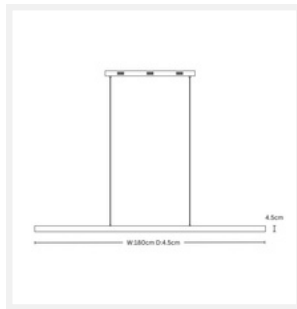

ZEST LIGHTING

Turned On

LUND

Brass Gold Linear LED Pendant

PRODUCT DETAILS

- Type: Pendant Light
- Room List / Usage: Dining Room, Kitchen, Office (Indoor)
- Material: Aluminium, Timber
- Colour: Brass / Gold
- Brand: Zest Lighting
- Collection: LUND
- Shade Shape: Linear

DIMENSIONS

- Available in the Following Fixture Sizes:
  - Medium: Width 1200mm x Depth 45mm x Height 45mm
  - Large: Width 1500mm x Depth 45mm x Height 45mm
  - Extra Large: Width 1800mm x Depth 45mm x Height 45mm
- Suspension: 1800mm Cable

LAMPING INFORMATION

- Voltage Input: 240V
- Max. Wattage: 28W (Medium), 36W (Large), 50W (Extra Large)
- Light Source: Integrated LED
- Colour Temperature: 3000K Warm White
- Lumens Output: 1960lm (Medium), 2520lm (Large), 4400lm (Extra Large)
- Colour Rendering Index (CRI): >90
- Dimmable: No
- Ingress Protection (IP Rating): IP20

ADDITIONAL INFORMATION

- Height Adjustable: Yes
- Care Instructions: Wipe clean with a dry cloth; do not use strong liquid cleaners
- Installation by a licensed electrician is required

www.zestlighting.com.au