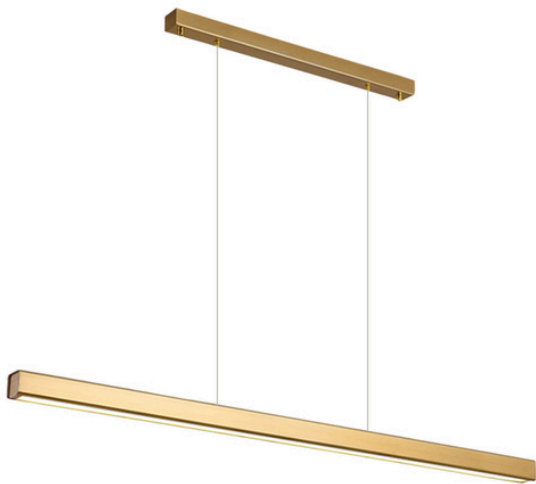

ZEST LIGHTING

Turned On

LUND

Brass Gold Linear LED Pendant

PRODUCT DETAILS

- Type: Pendant Light
- Room List / Usage: Dining Room, Kitchen, Office (Indoor)
- Material: Aluminium, Timber
- Colour: Brass / Gold
- Brand: Zest Lighting
- Collection: LUND
- Shade Shape: Linear

DIMENSIONS

- Available in the Following Fixture Sizes:
 - Medium: Width 1200mm x Depth 45mm x Height 45mm
 - Large: Width 1500mm x Depth 45mm x Height 45mm
 - Extra Large: Width 1800mm x Depth 45mm x Height 45mm
- Suspension: 1800mm Cable

LAMPING INFORMATION

- Voltage Input: 240V
- Max. Wattage: 28W (Medium), 36W (Large), 50W (Extra Large)
- Light Source: Integrated LED
- Colour Temperature: 3000K Warm White
- Lumens Output: 1960lm (Medium), 2520lm (Large), 4400lm (Extra Large)
- Colour Rendering Index (CRI): >90
- Dimmable: No
- Ingress Protection (IP Rating): IP20