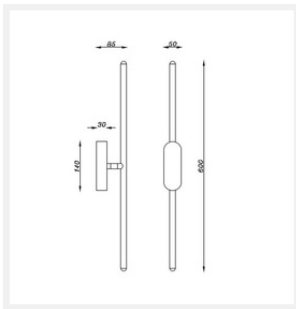

ZEST LIGHTING

Turned **On**

LINE

Gold Accent Wall Light

PRODUCT DETAILS

- Type: Wall Light
- Room List / Usage: Bedroom, Living Room, Hallway (Indoor)
- Material: Iron, Acrylic
- Colour: Gold / Brass
- Shape: Linear

DIMENSIONS

- Overall Width: 50mm
- Overall Projection / Depth: 85mm
- Overall Height: 600mm
- Backplate Width: 50mm
- Backplate Projection / Depth: 30mm
- Backplate Height: 140mm
- Net Weight: 0.95kg

LAMPING INFORMATION

- Voltage Input: 240V
- Max. Wattage: 12W
- Light Source: Integrated LED
- Colour Temperature: 3000K (Warm White)
- Lumens Output: 1440lm
- Colour Rendering Index (CRI): >90
- Dimmable: No
- Ingress Protection (IP Rating): IP20

ADDITIONAL INFORMATION

- Approvals: SAA
- Care Instructions: Wipe clean with a dry cloth; do not use strong liquid cleaners

www.zestlighting.com.au