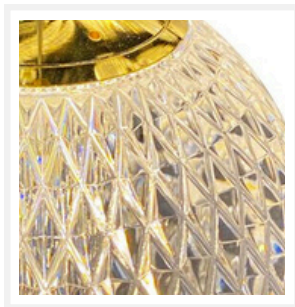

ZEST LIGHTING

Turned **On**

LONDON

Clear Gold Ball Pendant Light

PRODUCT DETAILS

- Type: Pendant Light
- Room List / Usage: Bedroom, Dining Room, Hallway (Indoor)
- Material: Metal, Optical Acrylic
- Colour: Gold, Clear
- Shape: Round

DIMENSIONS

- Diameter: 120mm
- Suspension: 2000mm Cable

LAMPING INFORMATION

- Voltage Input: 240V
- Max. Wattage: 10W
- Light Source: LED
- Colour Temperature: 3000K (Warm White)
- Lumens Output: 400lm
- Dimmable: No
- Ingress Protection (IP Rating): IP20