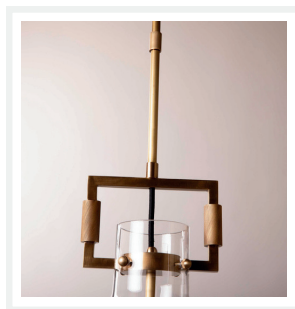

www.zestlighting.com.au