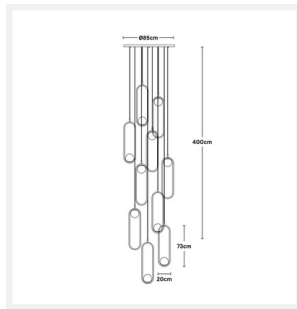

ZEST LIGHTING

Turned **On**

LUCY

10 Light Black Opal Matt Glass
Pendant Chandelier

PRODUCT DETAILS

- Type: Chandelier
- Room List / Usage: Stairway, Lobby, Lounge (Indoor)
- Material: Metal, Glass
- Colour: Black, White
- Glass Shape: Round

DIMENSIONS

- Shade Size: Width 200mm x Height 730mm
- Canopy Size: Diameter 850mm
- Suspension: 4000mm Braided Cloth Cord

LAMPING INFORMATION

- Voltage Input: 240V
- Light Source: G9
- Bulb Included: No
- Number of Bulb Sockets: 10