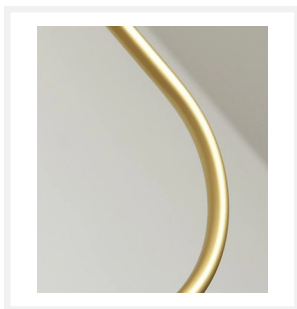

ZEST LIGHTING

Turned **On**

LUCY

10 Light Gold Opal Matt Glass
Pendant Chandelier

PRODUCT DETAILS

- Type: Pendant Light / Chandelier
- Room List / Usage: Stairway, Lobby, Lounge (Indoor)
- Material: Metal, Glass
- Colour: Gold, White Opal
- Shade Shape: Round

DIMENSIONS

- Width: 450mm
- Height: 900mm
- Canopy Size: Diameter 850mm
- Suspension: 4000mm Braided Cloth Cord
- Net Weight: 25kg

LAMPING INFORMATION

- Voltage Input: 240V
- Light Source: G9
- Bulb Included: No
- Number of Bulb Sockets: 10
- Dimmable: Yes