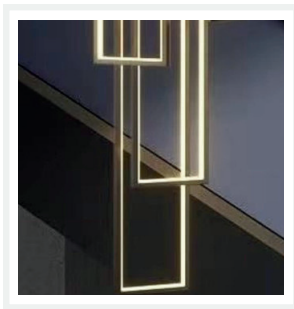

ZEST LIGHTING

Turned On

LUKE

Matt Black LED Pendant Chandelier

PRODUCT DETAILS

- Type: Pendant Light / Chandelier
- Room List / Usage: Entryway, Lounge, Stairway (Indoor)
- Material: Aluminium, Silicone
- Colour: Matt Black
- Shade Shape: Rectangle

DIMENSIONS

- Canopy Length: 600mm
- Canopy Width: 600mm
- Canopy Height: 50mm
- Rectangle Width: 300mm
- Rectangle Height: 1200mm
- Suspension: 3500mm Cables
- Net Weight: 8.8kg

LAMPING INFORMATION

- Voltage Input: 240V
- Max. Wattage: 120W
- Light Source: Integrated LED
- Colour Temperature: 3000K
- Lumens Output: 10,500lm
- Colour Rendering Index (CRI): >90
- Dimmable: Yes - TRIAC Dimmable
- Ingress Protection (IP Rating): IP20