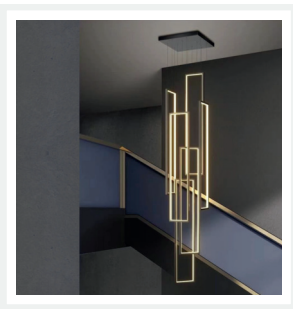

ZEST LIGHTING

Turned On

LUKE

Matt Black LED Pendant Chandelier

PRODUCT DETAILS

- Type: Pendant Light / Chandelier
- Room List / Usage: Entryway, Lounge, Stairway (Indoor)
- Material: Aluminium, Silicone
- Colour: Matt Black
- Shade Shape: Rectangle

DIMENSIONS

- Canopy Length: 600mm
- Canopy Width: 600mm
- Canopy Height: 50mm
- Rectangle Width: 300mm
- Rectangle Height: 1200mm
- Suspension: 3500mm Cables
- Net Weight: 8.8kg

LAMPING INFORMATION

- Voltage Input: 240V
- Max. Wattage: 120W
- Light Source: Integrated LED
- Colour Temperature: 3000K
- Lumens Output: 10,500lm
- Colour Rendering Index (CRI): >90
- Dimmable: Yes - TRIAC Dimmable
- Ingress Protection (IP Rating): IP20