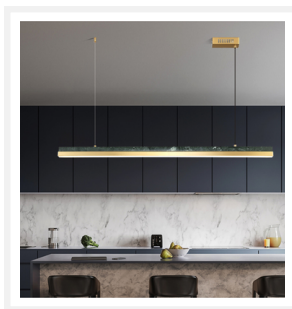

www.zestlighting.com.au