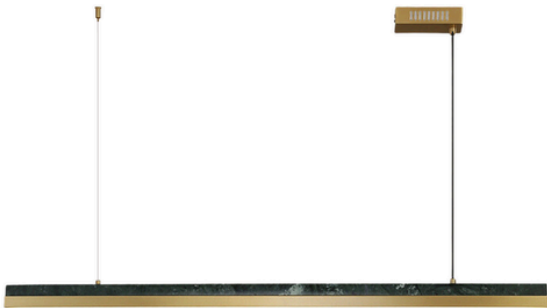

# ZEST LIGHTING

Turned **On**

## MARLA

Green Marble Linear LED Pendant Light

### PRODUCT DETAILS

- Type: Pendant Light
- Application: Indoor
- Material: Marble, Copper
- Colour: Green, Copper

### DIMENSIONS

- Width: 1180mm
- Projection / Depth: 50mm
- Height: 50mm
- Suspension: Cable
- Height Adjustable: Yes