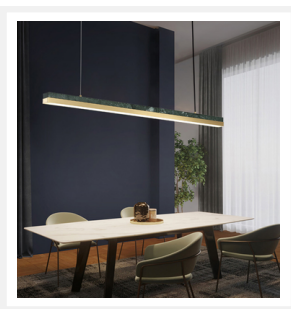

www.zestlighting.com.au