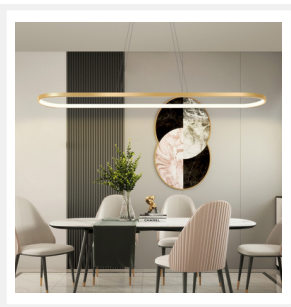

www.zestlighting.com.au