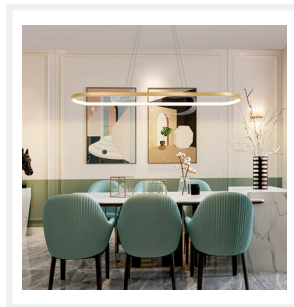

www.zestlighting.com.au