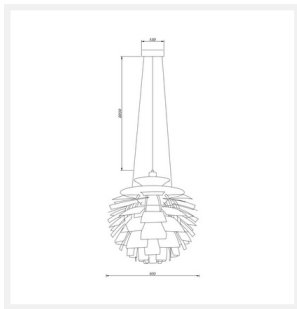

ZEST LIGHTING

Turned **On**

CONE

Matt White Metal Leaves Feature Pendant Light

PRODUCT DETAILS

- Type: Pendant Light
- Room List / Usage: Living Room, Dining Room, Entryway (Indoor)
- Material: Aluminium, Carbon Steel
- Colour: Matt White

DIMENSIONS

- Available in the Following Four Sizes:
 - Size #1: Diameter 480mm
 - Size #2: Diameter 600mm
 - Size #3: Diameter 800mm
 - Size #4: Diameter 1000mm
- Canopy Diameter: 120mm
- Suspension: 2000mm Cable

LAMPING INFORMATION

- Voltage Input: 240V
- Light Source: E27 (Edison Screw)
- Bulb Included: No
- Number of Bulb Sockets: 1

ADDITIONAL INFORMATION

- Height Adjustable: Yes
- Ingress Protection (IP Rating): IP20
- Assembly Required: No
- Care Instructions: Wipe clean with a dry cloth; do not use strong liquid cleaners
- Product Warranty: 12 Months
- Installation by a licensed electrician is required