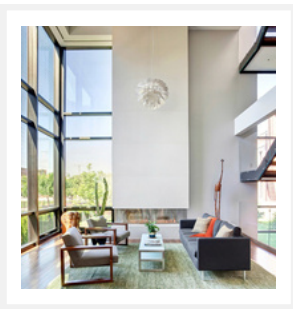

ZEST LIGHTING

Turned **On**

CONE

Matt White Metal Leaves Feature Pendant Light

PRODUCT DETAILS

- Type: Pendant Light
- Room List / Usage: Living Room, Dining Room, Entryway (Indoor)
- Material: Aluminium, Carbon Steel
- Colour: Matt White

DIMENSIONS

- Available in the Following Four Sizes:
 - Size #1: Diameter 480mm
 - Size #2: Diameter 600mm
 - Size #3: Diameter 800mm
 - Size #4: Diameter 1000mm
- Canopy Diameter: 120mm
- Suspension: 2000mm Cable