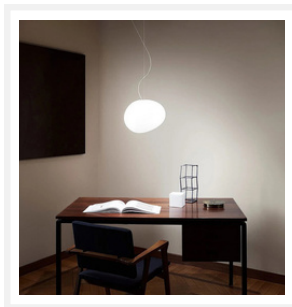

ADDITIONAL INFORMATION

- Height Adjustable: Yes
- Approvals: SAA

www.zestlighting.com.au