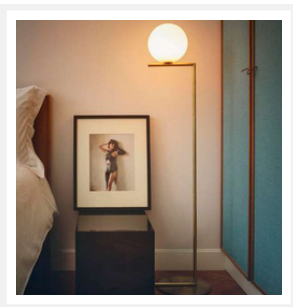

www.zestlighting.com.au